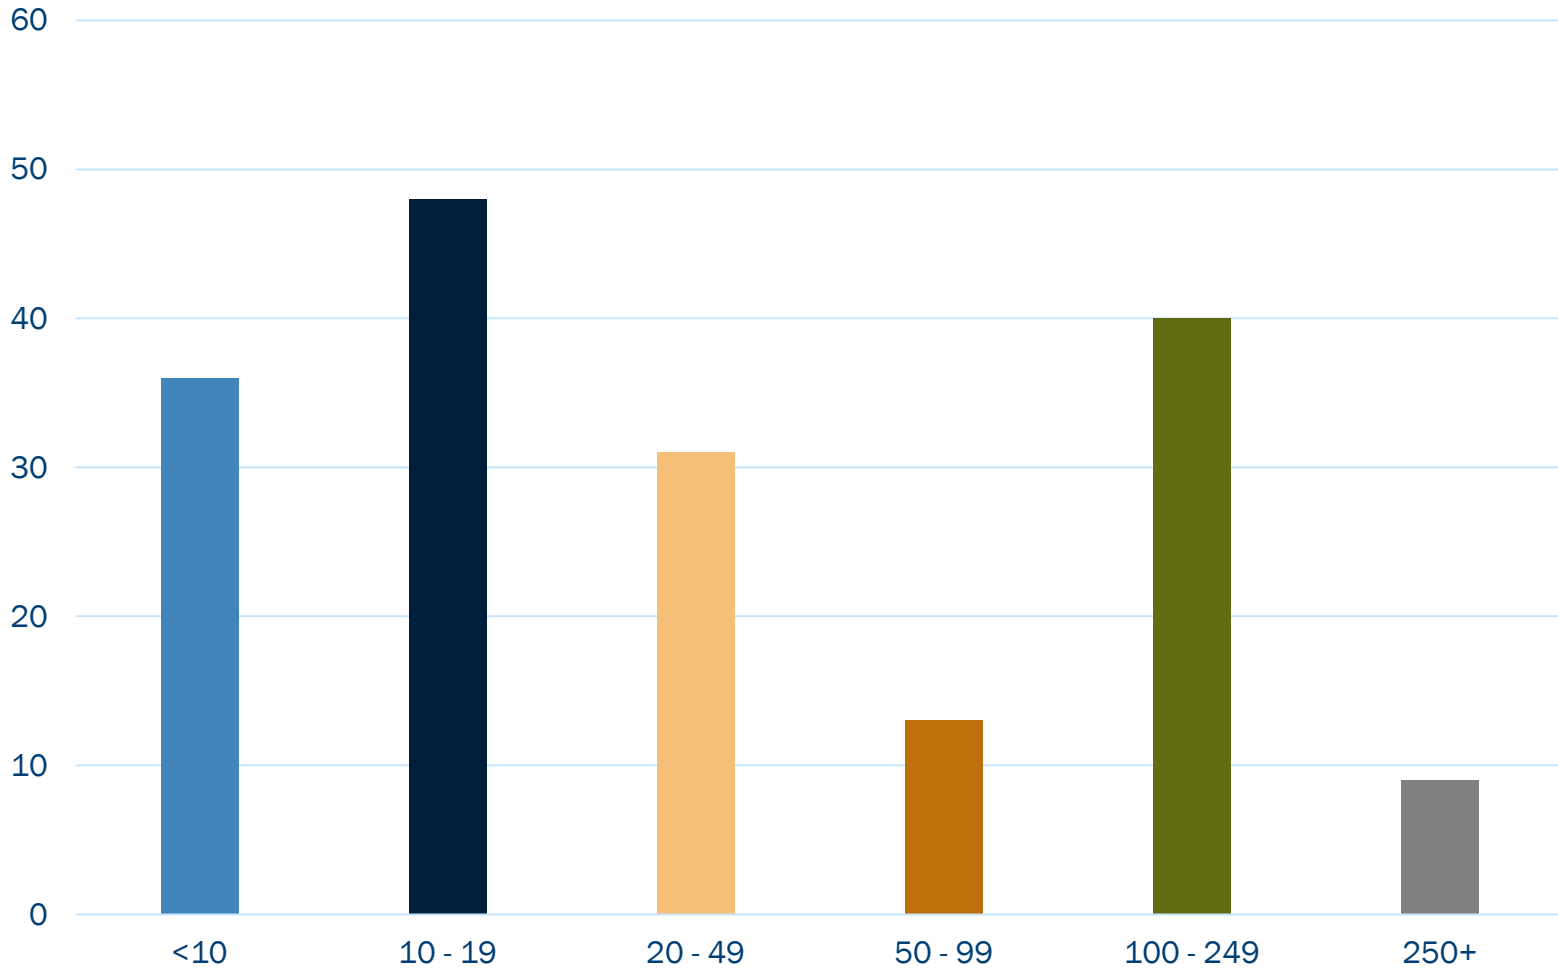

SafetyFestMT

Havre 2017

Montana Department of
LABOR & INDUSTRY
Montana Department of
LABOR & INDUSTRY

177 Registrations

SafetyFest Attendees

- 1st Time Attendee
- Previous Attendee

Number of SafetyFests Attended Previously

Age

Business Size

Industry

Cities

Box Elder	16	Glasgow	3	Kalispell	1
Bozeman	1	Great Falls	4	Malta	2
Browning	6	Harlem	6	Missoula	4
Chester	1	Havre	114	Roundup	1
Chinook	8	Hayes	2	Shelby	1
Cut Bank	3	Heart Butte	2	Valier	1
Dodson	2	Helena	5	Wolf Point	3
Fort Benton	2	Hingham	6		