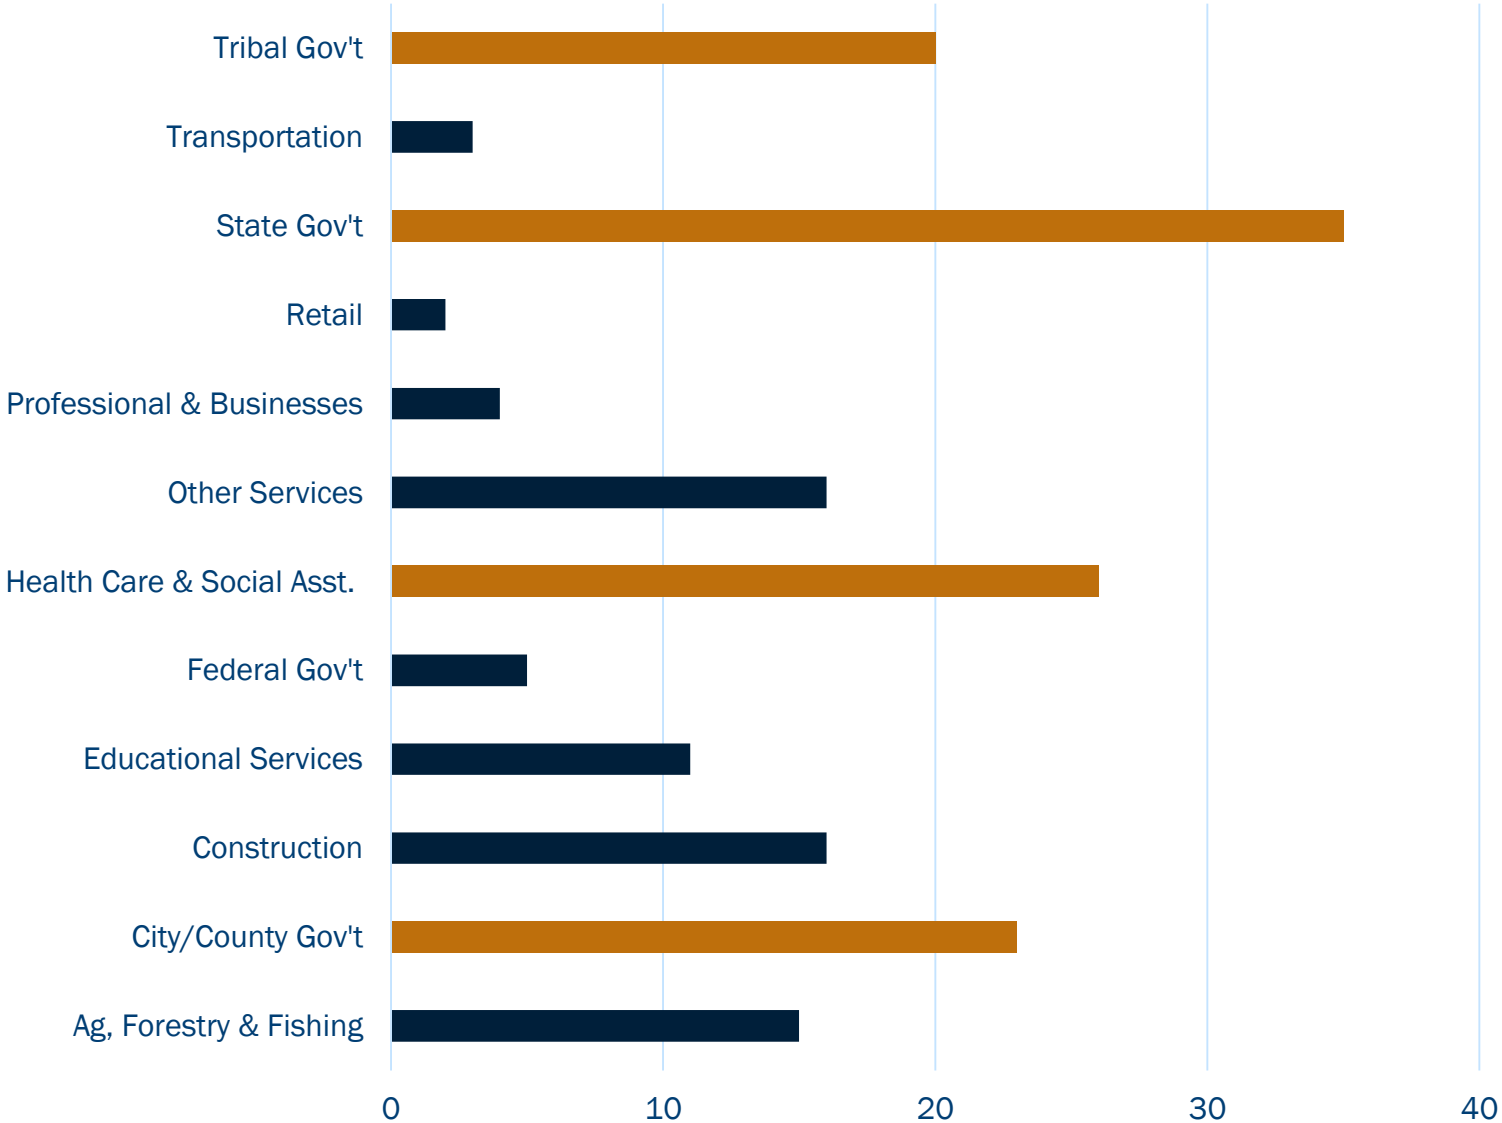

SafetyFestMT

Havre 2017

Montana Department of
LABOR & INDUSTRY
Montana Department of
LABOR & INDUSTRY

177 Registrations

SafetyFest Attendees

- 1st Time Attendee
- Previous Attendee

Number of SafetyFests Attended Previously

Age

Business Size

Industry

Cities

Box Elder	16	Glasgow	3	Kalispell	1
Bozeman	1	Great Falls	4	Malta	2
Browning	6	Harlem	6	Missoula	4
Chester	1	Havre	114	Roundup	1
Chinook	8	Hayes	2	Shelby	1
Cut Bank	3	Heart Butte	2	Valier	1
Dodson	2	Helena	5	Wolf Point	3
Fort Benton	2	Hingham	6		