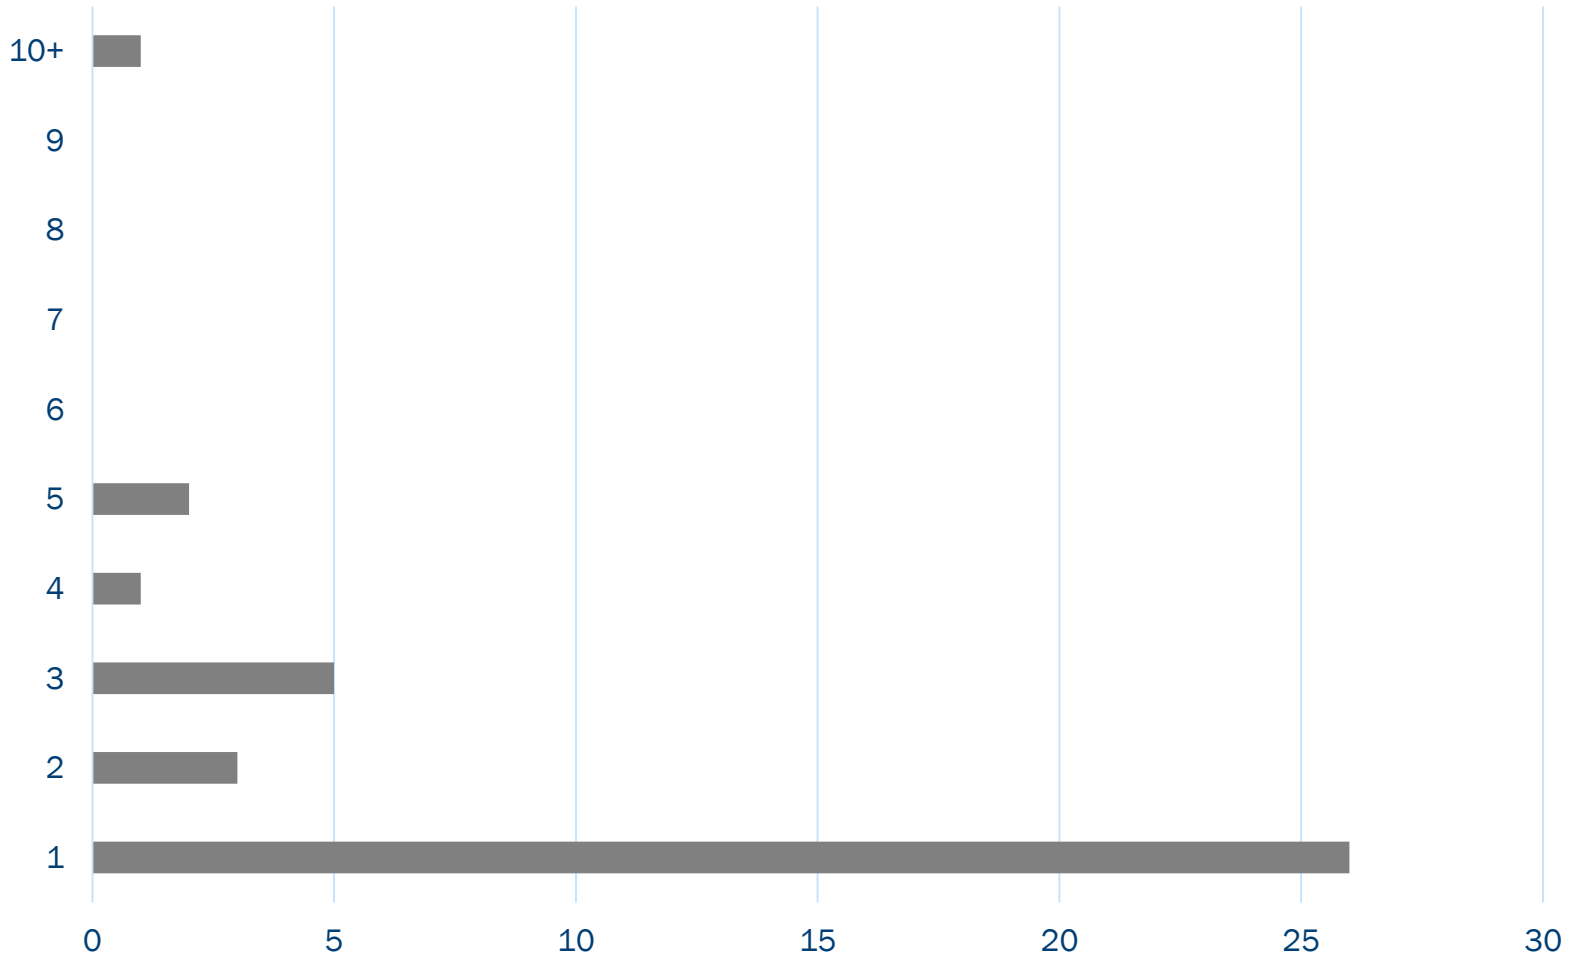

SafetyFestMT

Havre 2017

Montana Department of
LABOR & INDUSTRY
Montana Department of
LABOR & INDUSTRY

177 Registrations

SafetyFest Attendees

- 1st Time Attendee
- Previous Attendee

Number of SafetyFests Attended Previously

Age

Business Size

Industry

Cities

Box Elder	16	Glasgow	3	Kalispell	1
Bozeman	1	Great Falls	4	Malta	2
Browning	6	Harlem	6	Missoula	4
Chester	1	Havre	114	Roundup	1
Chinook	8	Hayes	2	Shelby	1
Cut Bank	3	Heart Butte	2	Valier	1
Dodson	2	Helena	5	Wolf Point	3
Fort Benton	2	Hingham	6		