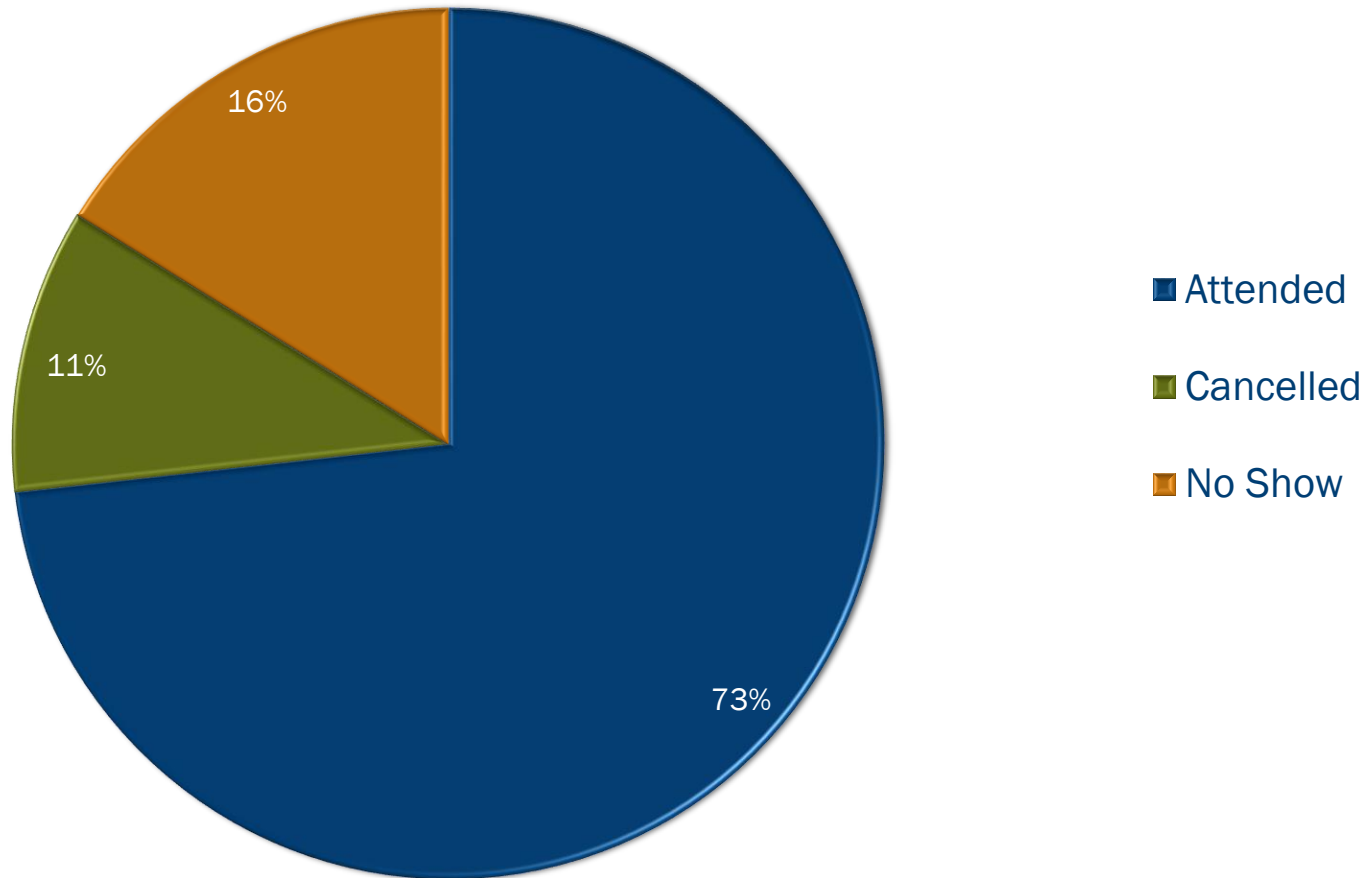

SafetyFestMT

Havre 2017

Montana Department of
LABOR & INDUSTRY
Montana Department of
LABOR & INDUSTRY

177 Registrations

SafetyFest Attendees

- 1st Time Attendee
- Previous Attendee

Number of SafetyFests Attended Previously

Age

Business Size

Industry

Cities

Box Elder	16	Glasgow	3	Kalispell	1
Bozeman	1	Great Falls	4	Malta	2
Browning	6	Harlem	6	Missoula	4
Chester	1	Havre	114	Roundup	1
Chinook	8	Hayes	2	Shelby	1
Cut Bank	3	Heart Butte	2	Valier	1
Dodson	2	Helena	5	Wolf Point	3
Fort Benton	2	Hingham	6		