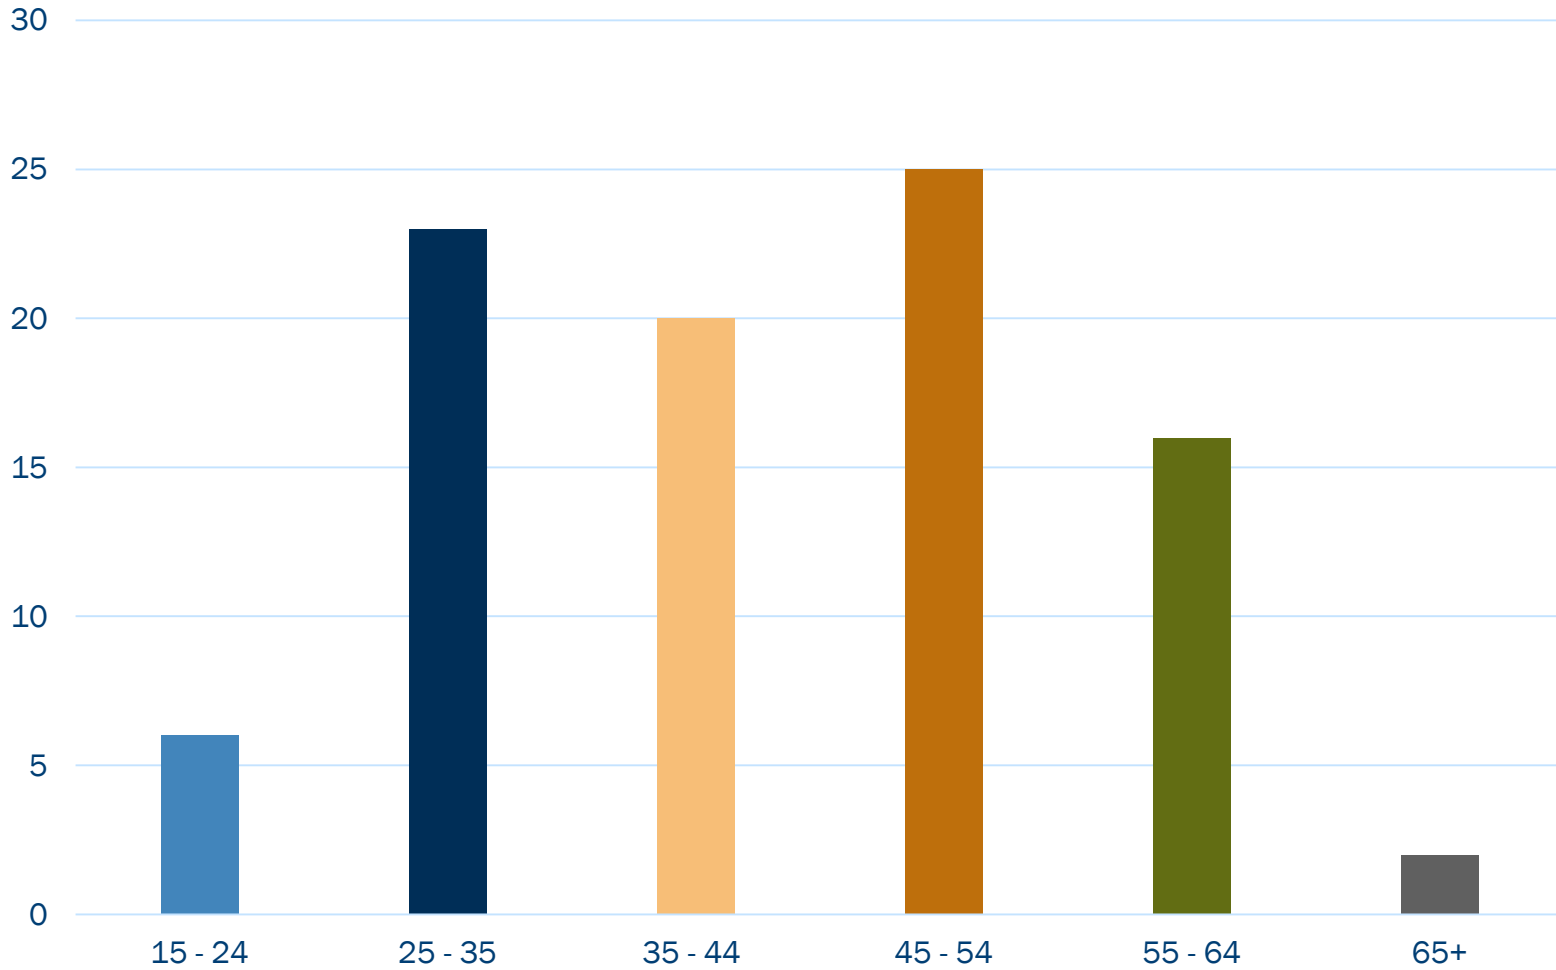

SafetyFestMT

Havre 2017

Montana Department of
LABOR & INDUSTRY
Montana Department of
LABOR & INDUSTRY

177 Registrations

SafetyFest Attendees

- 1st Time Attendee
- Previous Attendee

Number of SafetyFests Attended Previously

Age

Business Size

Industry

Cities

Box Elder	16	Glasgow	3	Kalispell	1
Bozeman	1	Great Falls	4	Malta	2
Browning	6	Harlem	6	Missoula	4
Chester	1	Havre	114	Roundup	1
Chinook	8	Hayes	2	Shelby	1
Cut Bank	3	Heart Butte	2	Valier	1
Dodson	2	Helena	5	Wolf Point	3
Fort Benton	2	Hingham	6		