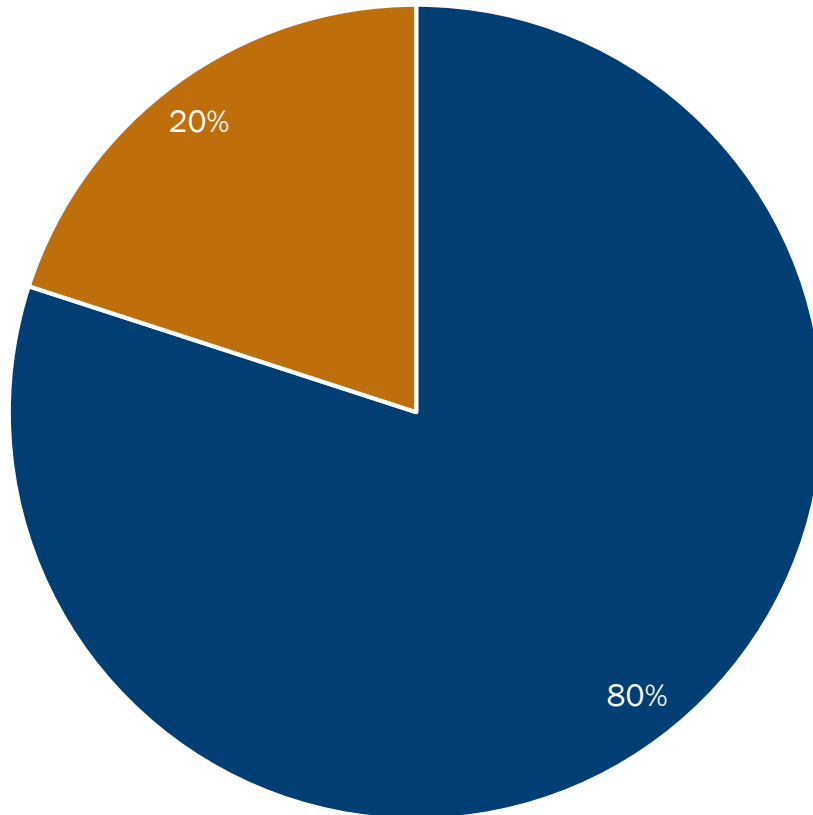

SafetyFestMT

Havre 2017

Montana Department of
LABOR & INDUSTRY
Montana Department of
LABOR & INDUSTRY

177 Registrations

SafetyFest Attendees

- 1st Time Attendee
- Previous Attendee

Number of SafetyFests Attended Previously

Age

Business Size

Industry

Cities

Box Elder	16	Glasgow	3	Kalispell	1
Bozeman	1	Great Falls	4	Malta	2
Browning	6	Harlem	6	Missoula	4
Chester	1	Havre	114	Roundup	1
Chinook	8	Hayes	2	Shelby	1
Cut Bank	3	Heart Butte	2	Valier	1
Dodson	2	Helena	5	Wolf Point	3
Fort Benton	2	Hingham	6		