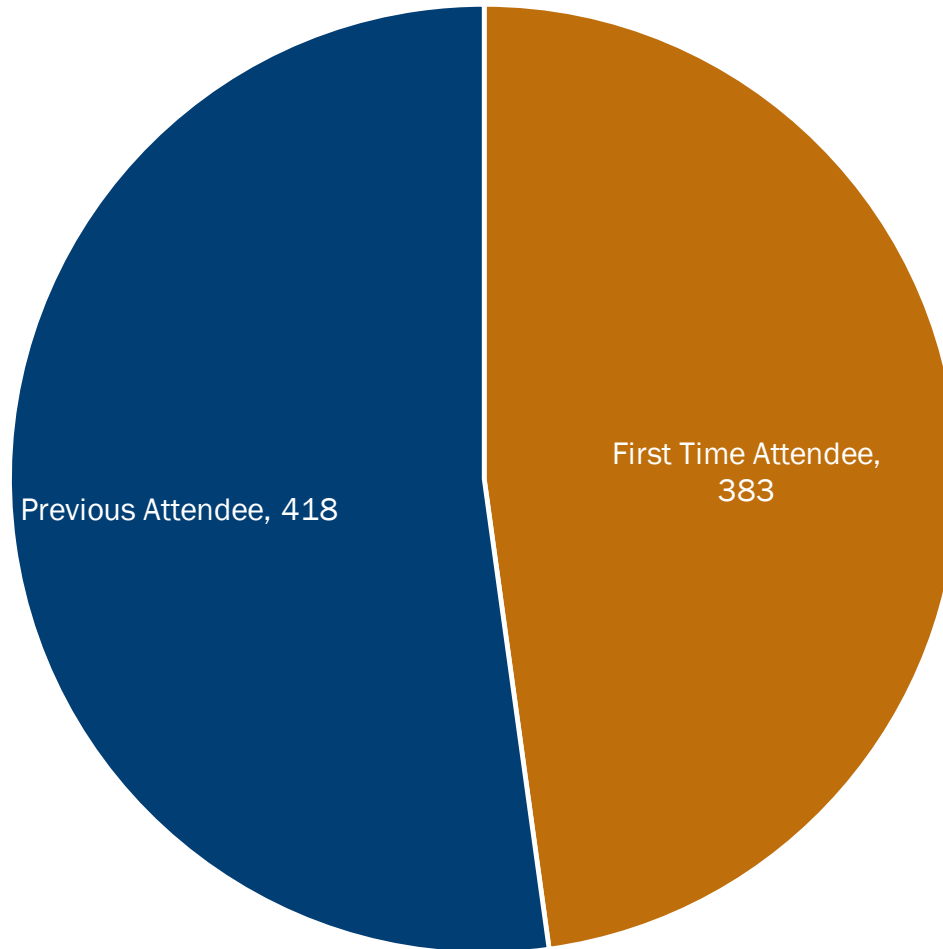

SafetyFestMIT

Montana Department of Labor & Industry

Kalispell Virtual Event

Montana Department of
LABOR & INDUSTRY

801 Registrations

Industry

SafetyFestMT Attendees

Number of SafetyFests Previously Attended

Age of Participants

Business Size

Cities

Alberton	1	Billings	56
Anaconda	5	Bismarck, ND	3
Arlee	1	Boise, ID	1
Baker	1	Bonner	3
Belgrade	8	Boulder	3
Bellingham, WA	1	Box Elder	2
Big Sandy	1	Bozeman	44
Big Sky	4	Bridger	1
Big Timber	1	Browning	6
Bigfork	7	Burien, WA	1