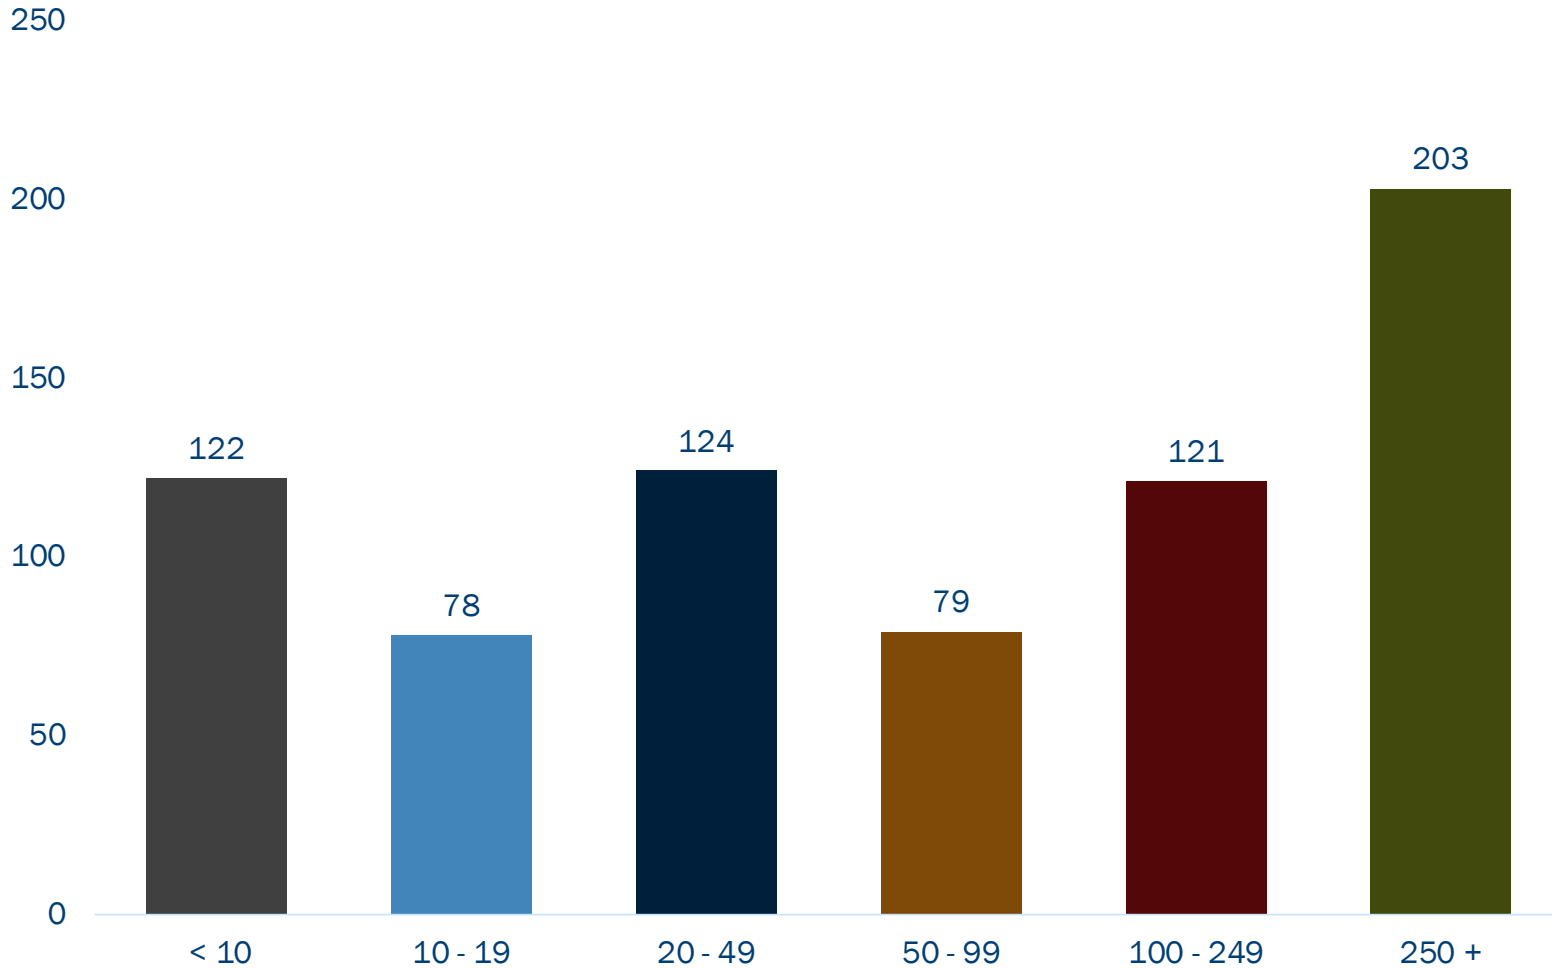

SafetyFestMIT

Montana Department of Labor & Industry

Kalispell Virtual Event

Montana Department of
LABOR & INDUSTRY

801 Registrations

Industry

SafetyFestMT Attendees

Number of SafetyFests Previously Attended

Age of Participants

Business Size

Cities

Alberton	1	Billings	56
Anaconda	5	Bismarck, ND	3
Arlee	1	Boise, ID	1
Baker	1	Bonner	3
Belgrade	8	Boulder	3
Bellingham, WA	1	Box Elder	2
Big Sandy	1	Bozeman	44
Big Sky	4	Bridger	1
Big Timber	1	Browning	6
Bigfork	7	Burien, WA	1