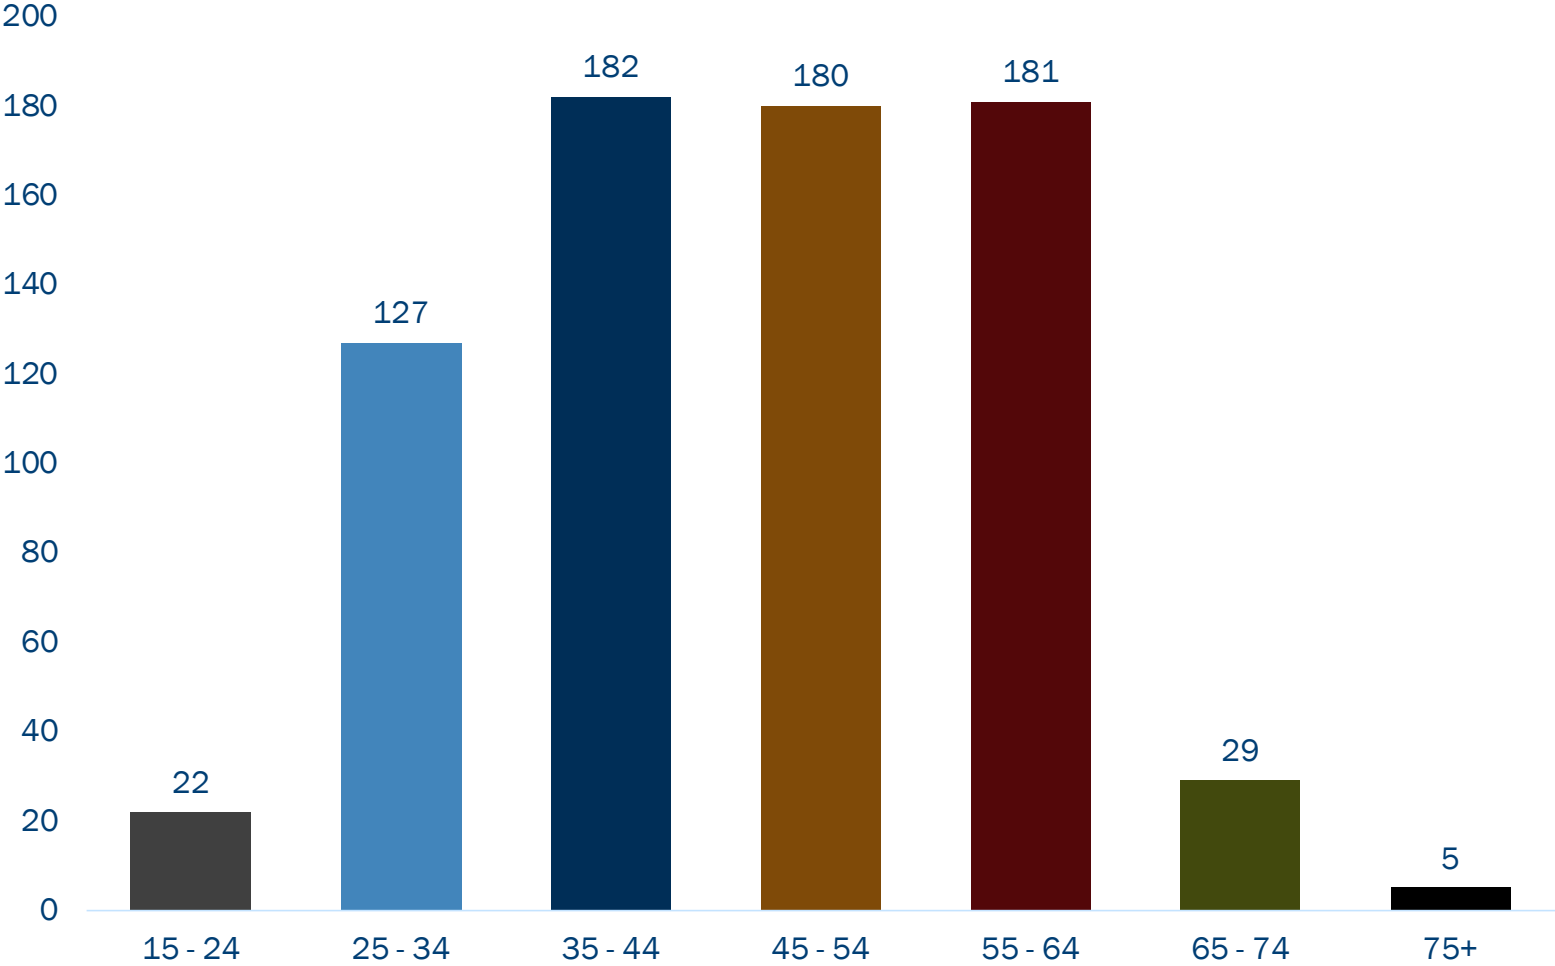

SafetyFestMIT

Montana Department of Labor & Industry

Kalispell Virtual Event

Montana Department of
LABOR & INDUSTRY

801 Registrations

Industry

SafetyFestMT Attendees

Number of SafetyFests Previously Attended

Age of Participants

Business Size

Cities

Alberton	1	Billings	56
Anaconda	5	Bismarck, ND	3
Arlee	1	Boise, ID	1
Baker	1	Bonner	3
Belgrade	8	Boulder	3
Bellingham, WA	1	Box Elder	2
Big Sandy	1	Bozeman	44
Big Sky	4	Bridger	1
Big Timber	1	Browning	6
Bigfork	7	Burien, WA	1