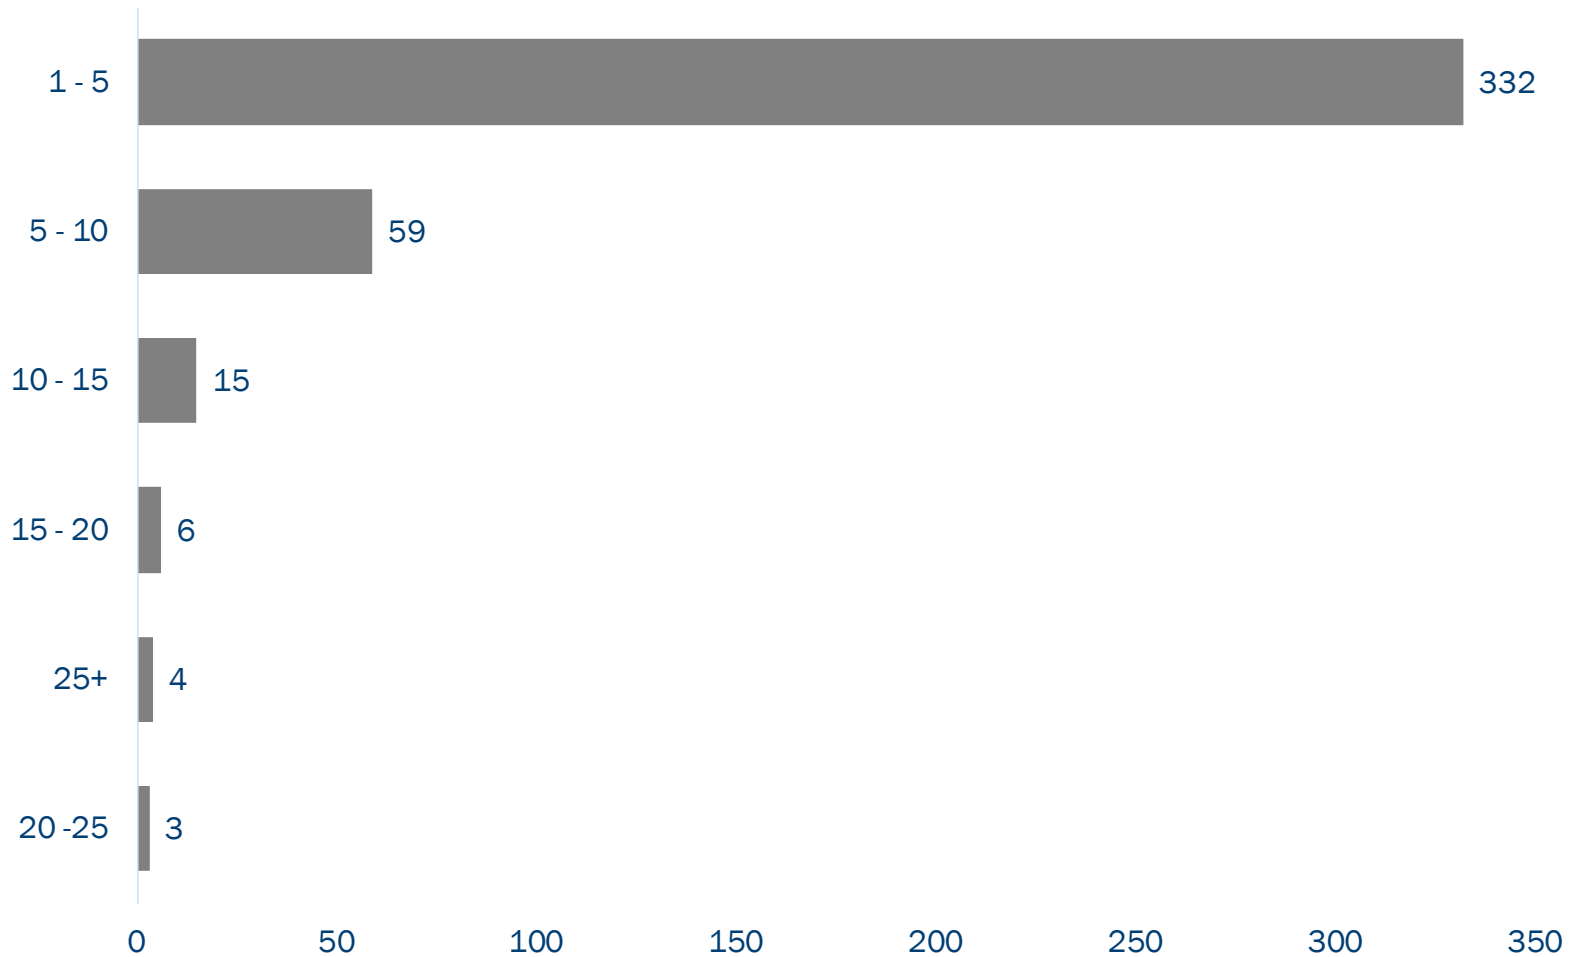

SafetyFestMIT

Montana Department of Labor & Industry

Kalispell Virtual Event

Montana Department of
LABOR & INDUSTRY

801 Registrations

Industry

SafetyFestMT Attendees

Number of SafetyFests Previously Attended

Age of Participants

Business Size

Cities

Alberton	1	Billings	56
Anaconda	5	Bismarck, ND	3
Arlee	1	Boise, ID	1
Baker	1	Bonner	3
Belgrade	8	Boulder	3
Bellingham, WA	1	Box Elder	2
Big Sandy	1	Bozeman	44
Big Sky	4	Bridger	1
Big Timber	1	Browning	6
Bigfork	7	Burien, WA	1

Cities

Valier	1	Whitefish	18
Vaughn	1	Whitehall	3
Victor	2	Wichita, KS	1
Warm Springs	2	Williston, ND	2
Waterford City, ND	1	Wolf Point	2
Wenatchee, WA	2		
West Glacier	3		
West Jordan, UT	1		
West Yellowstone	1		
White Sulphur Springs	1		