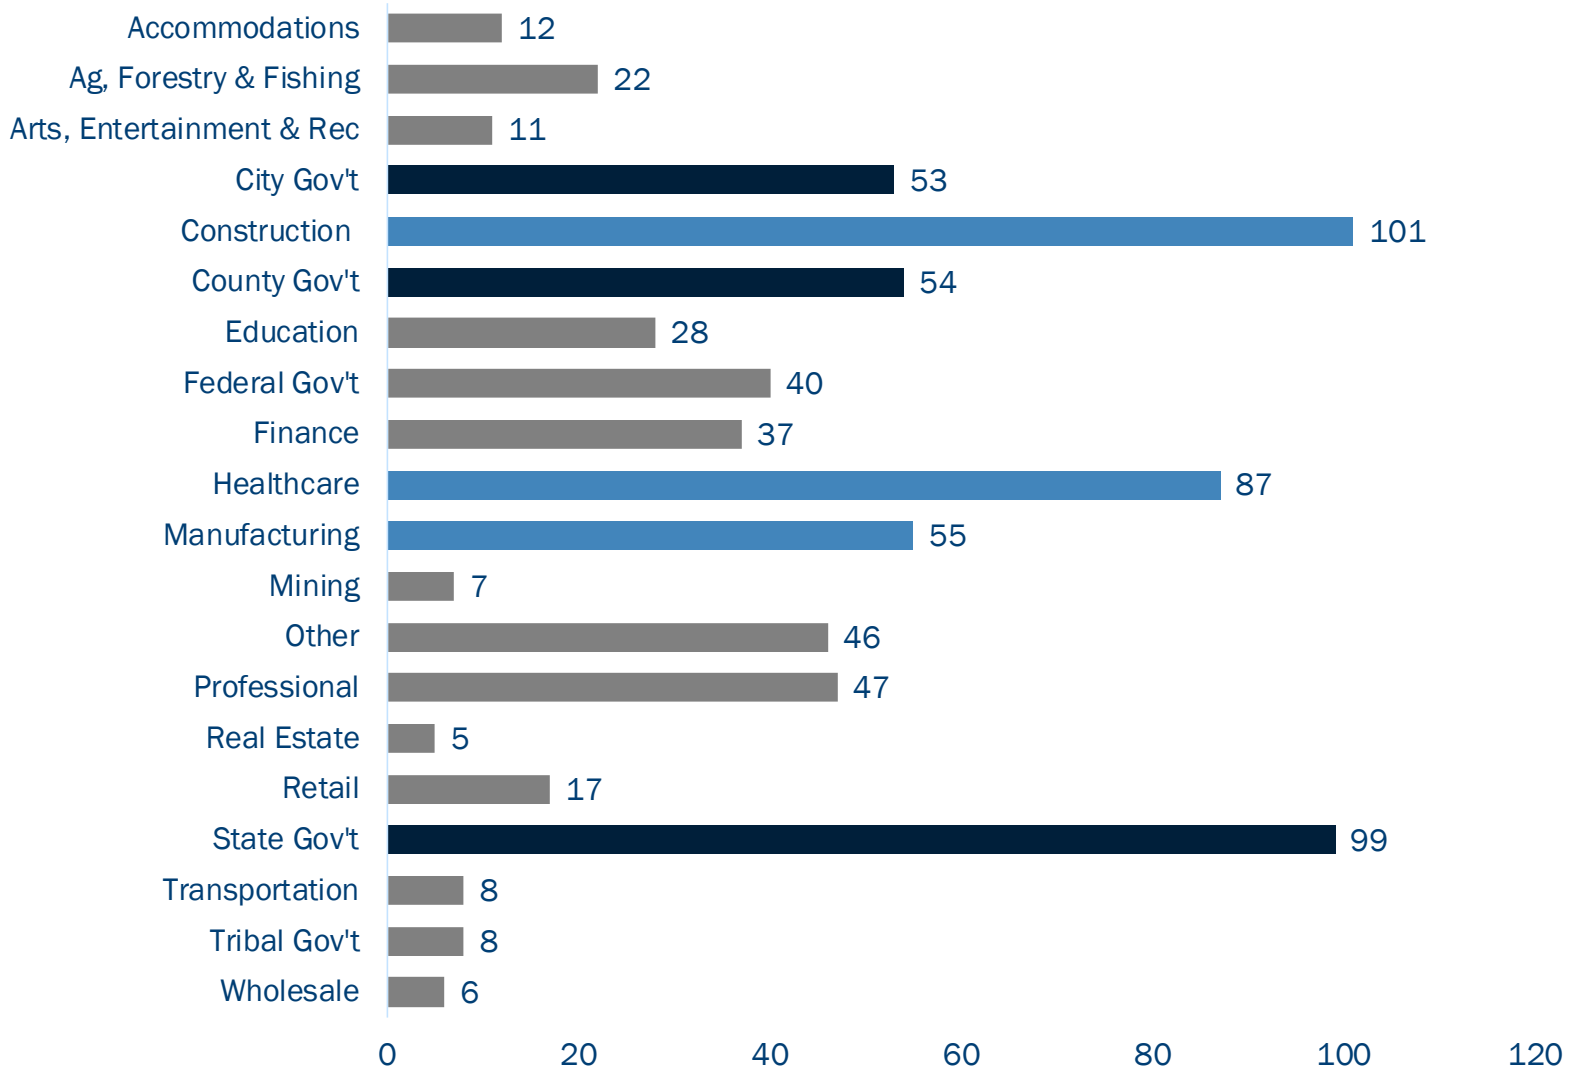

SafetyFestMIT

Montana Department of Labor & Industry

Kalispell Virtual Event

Montana Department of
LABOR & INDUSTRY

801 Registrations

Industry

SafetyFestMT Attendees

Number of SafetyFests Previously Attended

Age of Participants

Business Size

Cities

Alberton	1	Billings	56
Anaconda	5	Bismarck, ND	3
Arlee	1	Boise, ID	1
Baker	1	Bonner	3
Belgrade	8	Boulder	3
Bellingham, WA	1	Box Elder	2
Big Sandy	1	Bozeman	44
Big Sky	4	Bridger	1
Big Timber	1	Browning	6
Bigfork	7	Burien, WA	1

Cities

Valier	1	Whitefish	18
Vaughn	1	Whitehall	3
Victor	2	Wichita, KS	1
Warm Springs	2	Williston, ND	2
Waterford City, ND	1	Wolf Point	2
Wenatchee, WA	2		
West Glacier	3		
West Jordan, UT	1		
West Yellowstone	1		
White Sulphur Springs	1		