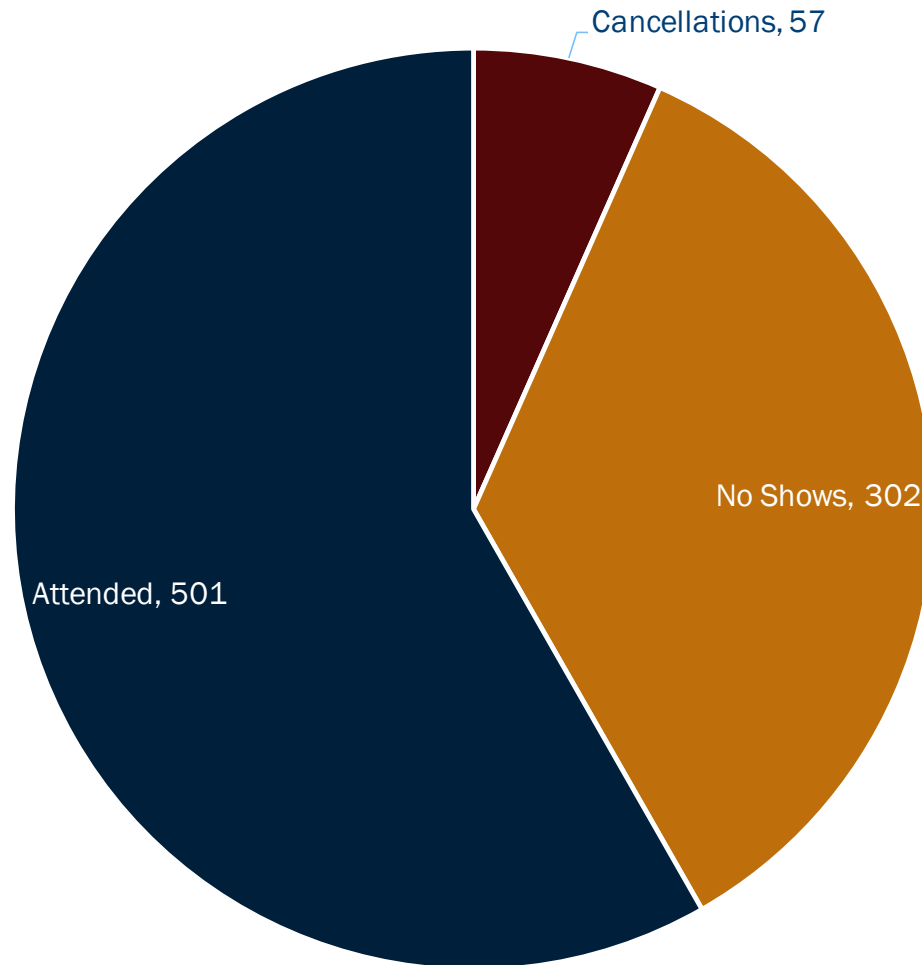

SafetyFestMIT

Montana Department of Labor & Industry

Kalispell Virtual Event

Montana Department of
LABOR & INDUSTRY

801 Registrations

Industry

SafetyFestMT Attendees

Number of SafetyFests Previously Attended

Age of Participants

Business Size

Cities

Alberton	1	Billings	56
Anaconda	5	Bismarck, ND	3
Arlee	1	Boise, ID	1
Baker	1	Bonner	3
Belgrade	8	Boulder	3
Bellingham, WA	1	Box Elder	2
Big Sandy	1	Bozeman	44
Big Sky	4	Bridger	1
Big Timber	1	Browning	6
Bigfork	7	Burien, WA	1

Cities

Valier	1	Whitefish	18
Vaughn	1	Whitehall	3
Victor	2	Wichita, KS	1
Warm Springs	2	Williston, ND	2
Waterford City, ND	1	Wolf Point	2
Wenatchee, WA	2		
West Glacier	3		
West Jordan, UT	1		
West Yellowstone	1		
White Sulphur Springs	1		